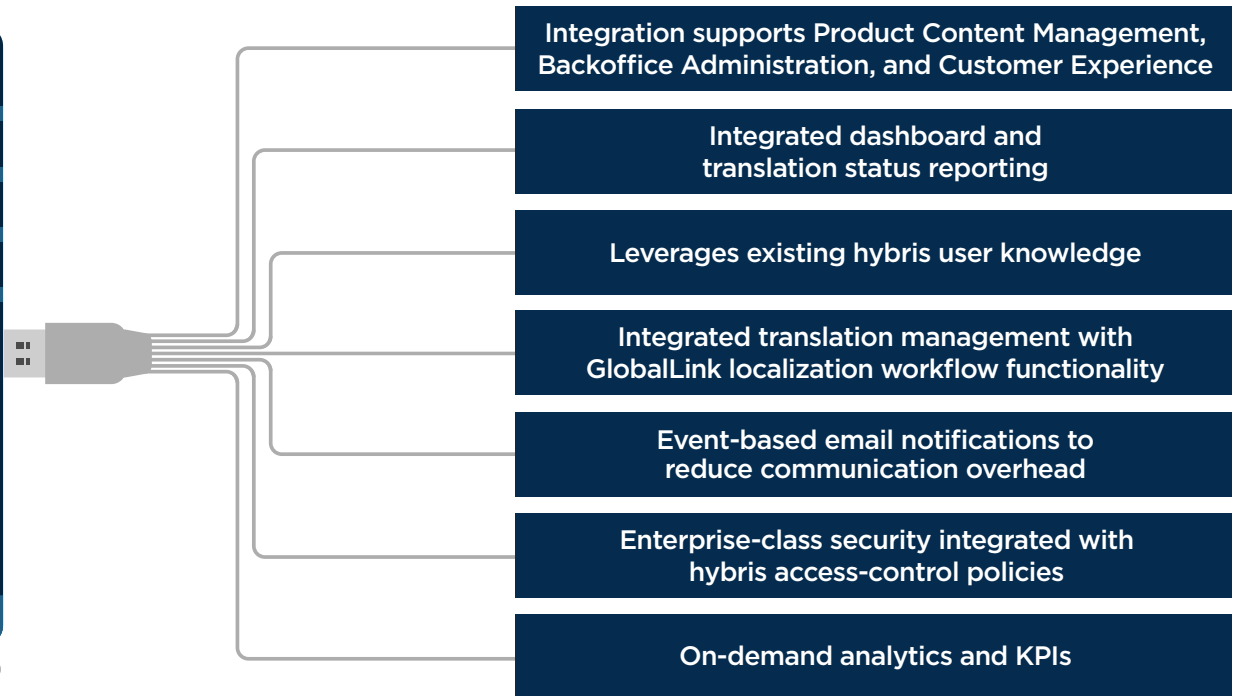

SEAMLESS INTEGRATION	ELIMINATE COPY/PASTE PROCESS	DASHBOARD MONITORING	NEVER PAY FOR SAME TRANSLATION TWICE	WORKFLOW INTEGRATION	REDUCE I.T. INVOLVEMENT
----------------------	------------------------------	----------------------	--------------------------------------	----------------------	-------------------------

Your Platform. More Global.

THOUSANDS OF ORGANIZATIONS TRUST GLOBALLINK TO STREAMLINE GLOBAL CONTENT MANAGEMENT

BE EVERYWHERE

THE GLOBALLINK PRODUCT SUITE	
Project Director	Term Manager
TM Server	TransStudio
Translation & Review Portal	TransPort
OneLink	