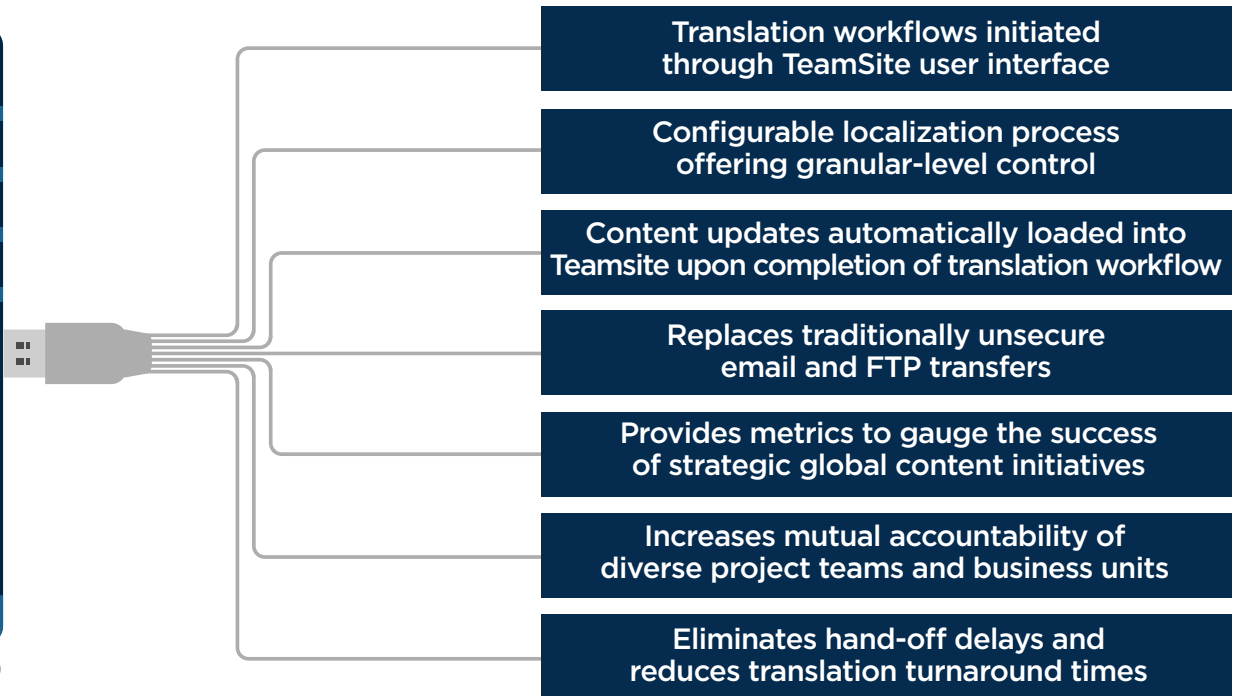

SEAMLESS INTEGRATION	ELIMINATE COPY/PASTE PROCESS	DASHBOARD MONITORING	NEVER PAY FOR SAME TRANSLATION TWICE	WORKFLOW INTEGRATION	REDUCE I.T. INVOLVEMENT
----------------------	------------------------------	----------------------	--------------------------------------	----------------------	-------------------------

## Your Platform. More Global.

THOUSANDS OF ORGANIZATIONS TRUST GLOBALLINK TO STREAMLINE GLOBAL CONTENT MANAGEMENT

## BE EVERYWHERE

THE GLOBALLINK PRODUCT SUITE	
Project Director	Term Manager
TM Server	TransStudio
Translation & Review Portal	TransPort
OneLink	