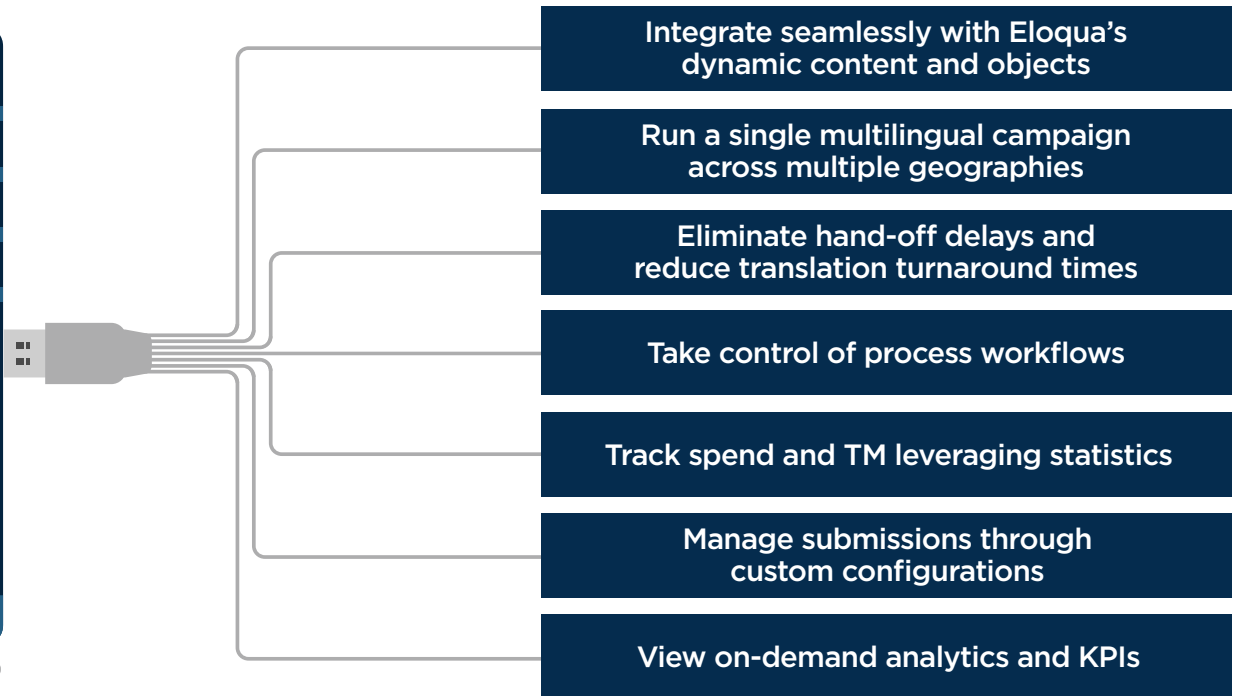

SEAMLESS INTEGRATION	ELIMINATE COPY/PASTE PROCESS	DASHBOARD MONITORING	NEVER PAY FOR SAME TRANSLATION TWICE	WORKFLOW INTEGRATION	REDUCE I.T. INVOLVEMENT
----------------------	------------------------------	----------------------	--------------------------------------	----------------------	-------------------------

Your Platform. More Global.

THOUSANDS OF ORGANIZATIONS TRUST GLOBALLINK TO STREAMLINE GLOBAL CONTENT MANAGEMENT

BE EVERYWHERE

THE GLOBALLINK PRODUCT SUITE	
Project Director	Term Manager
TM Server	TransStudio
Translation & Review Portal	TransPort
OneLink	