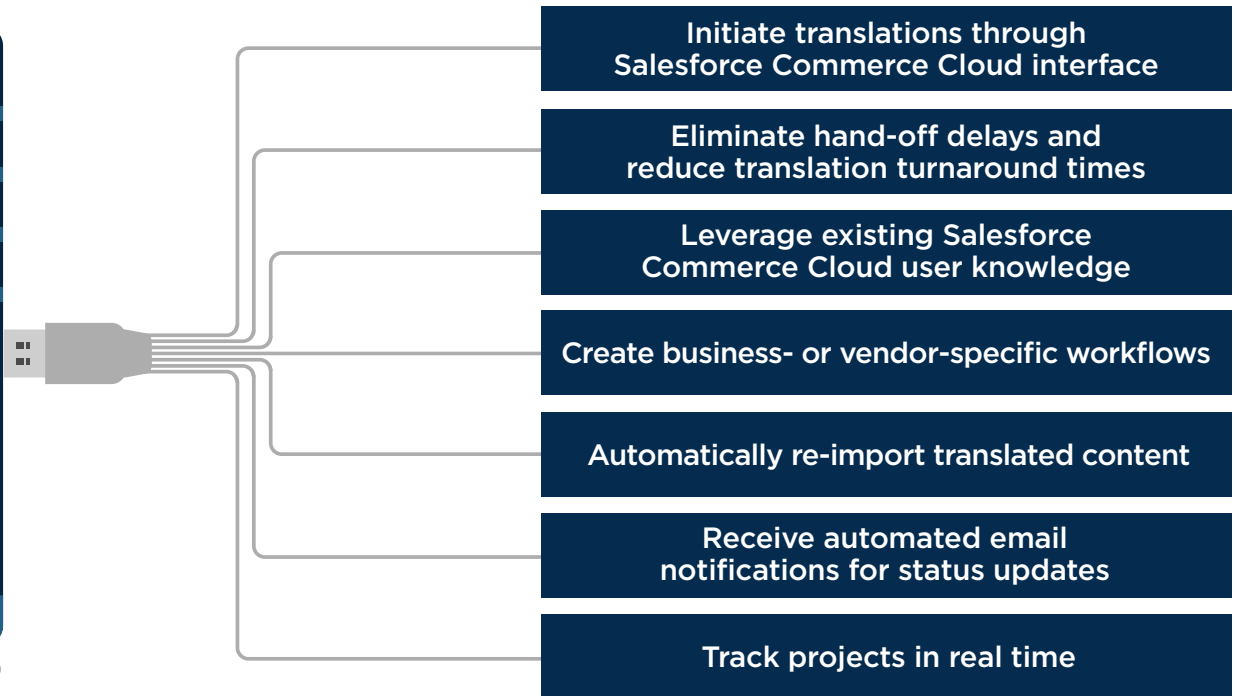

- SEAMLESS INTEGRATION
- ELIMINATE COPY/PASTE PROCESS
- STREAMLINE PROJECT QUOTING
- NEVER PAY FOR SAME TRANSLATION TWICE
- WORKFLOW INTEGRATION
- REDUCE I.T. INVOLVEMENT

Your Platform. More Global.

THOUSANDS OF ORGANIZATIONS TRUST GLOBALLINK TO STREAMLINE GLOBAL CONTENT MANAGEMENT

BE EVERYWHERE™

| THE GLOBALLINK PRODUCT SUITE | |
|------------------------------|--------------|
| Project Director | Term Manager |
| TM Server | TransStudio |
| Translation & Review Portal | TransPort |
| OneLink | |