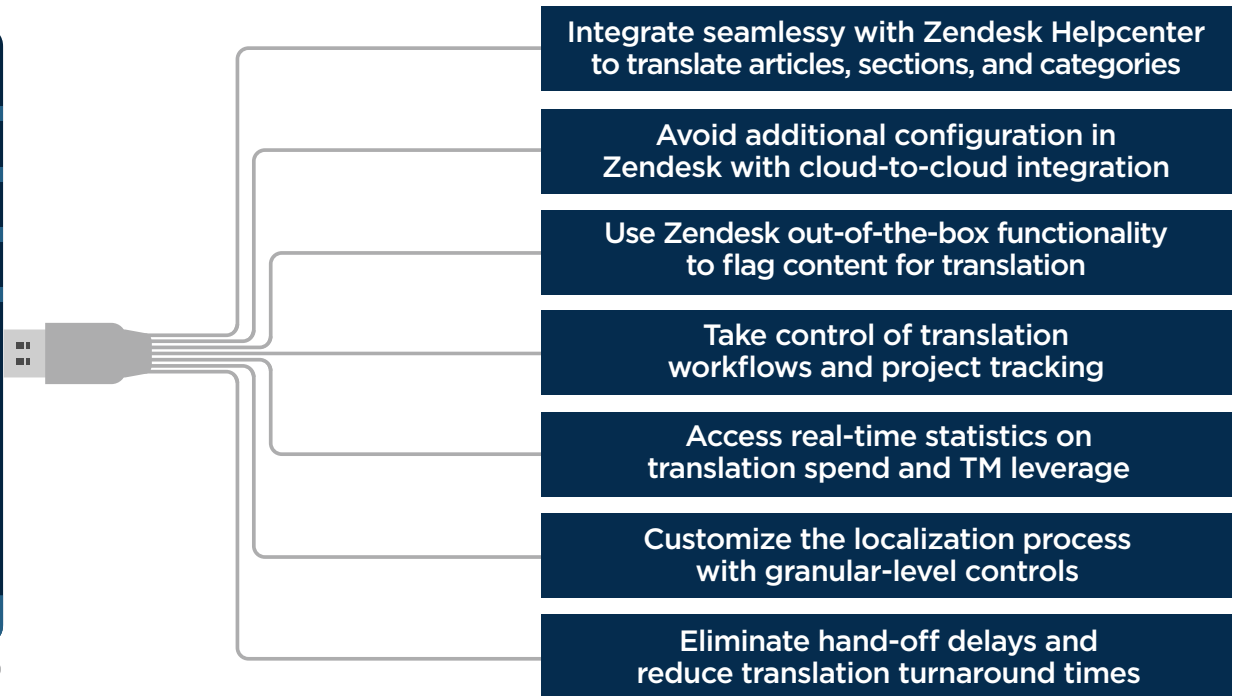

SEAMLESS INTEGRATION	ELIMINATE COPY/PASTE PROCESS	DASHBOARD MONITORING	NEVER PAY FOR SAME TRANSLATION TWICE	WORKFLOW INTEGRATION	REDUCE I.T. INVOLVEMENT

Your Platform. More Global.

THOUSANDS OF ORGANIZATIONS TRUST GLOBALLINK TO STREAMLINE GLOBAL CONTENT MANAGEMENT